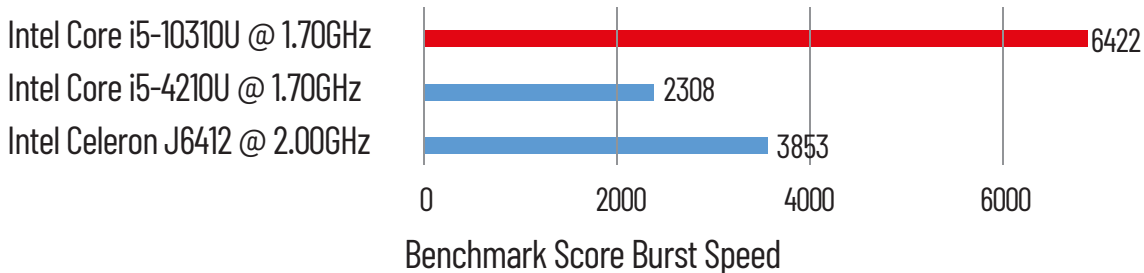

CPU Benchmark Comparison

xpos
i5-10310U
PROCESSOR